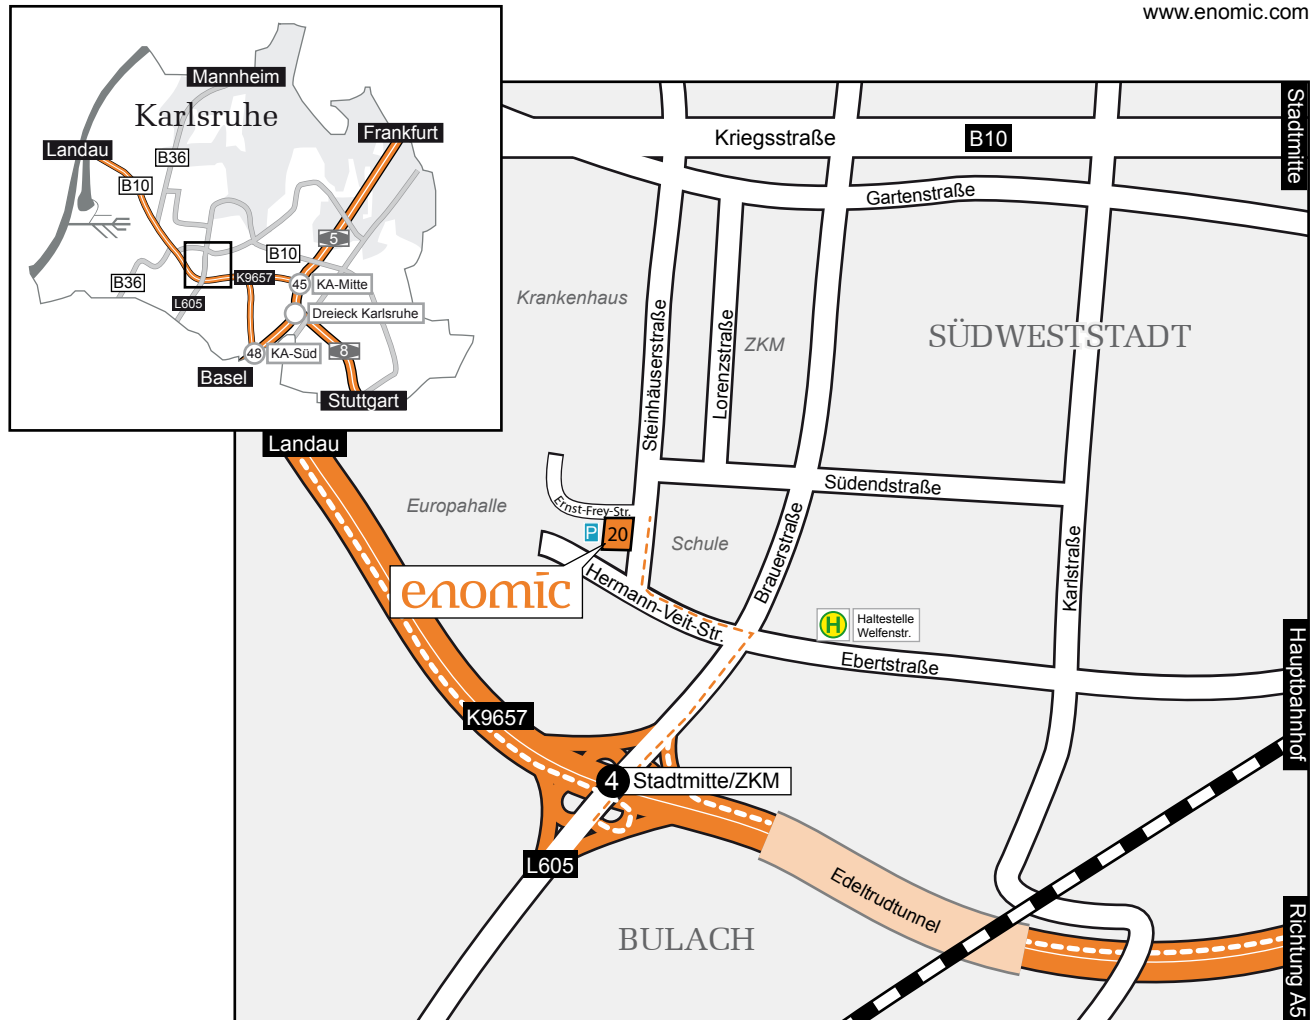

Directions

Car

On motorway A5 take exit 45 (Karlsruhe-Mitte) towards Landau (Pfalz). Caution: max. 80 km/h!. Take exit no. 4 towards Europahalle/ZKM (distributor road L605). Turn left at the traffic lights into the Herman-Veit street. Then turn right into the next street called Steinhäuserstraße. Next to the ADAC building is on the left hand side our company building (no. 20). Its entrance is at the corner. Parking area for customers you find labeled in the backyard. Further parking space is by the streets around the company building.

Tram

From Karlsruhe Hauptbahnhof take tram line 2 towards "Siemensallee" and get off at the "Welfenstraße" stop. On foot follow the direction of tram and go across the Brauerstraße. In Herman-Veit street turn right into the Steinhäuserstraße. You find our company building on the left hand side next to the ADAC (no. 20). Take the entrance at the corner.

Bus

From Karlsruhe Hauptbahnhof take the bus line 62 towards "Grünwinkel" and get off at the "Welfenstraße" stop. On foot follow the direction of tram and go across the Brauerstraße. In Herman-Veit street turn right into the Steinhäuserstraße. You find our company building on the left hand side next to the ADAC (no. 20). Take the entrance at the corner.